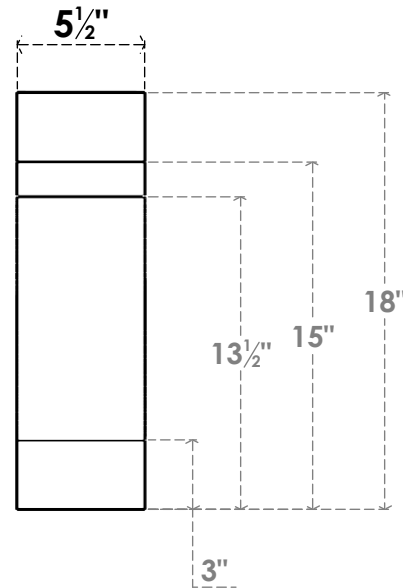

ITEM NUMBER: BRCPC055X18000X18000MRC

5 1/2"W X 18"D X 18"H MERCED ARCHITECTURAL GRADE PVC CLOSED KNEE BRACE

SIDE PROFILE

FRONT PROFILE

ISOMETRIC

EKENA MILLWORK
2300 WEST MAIN ST.
CLARKSVILLE, TX 75426
TOLL FREE: 866-607-0453
WWW.EKENAMILLWORK.COM