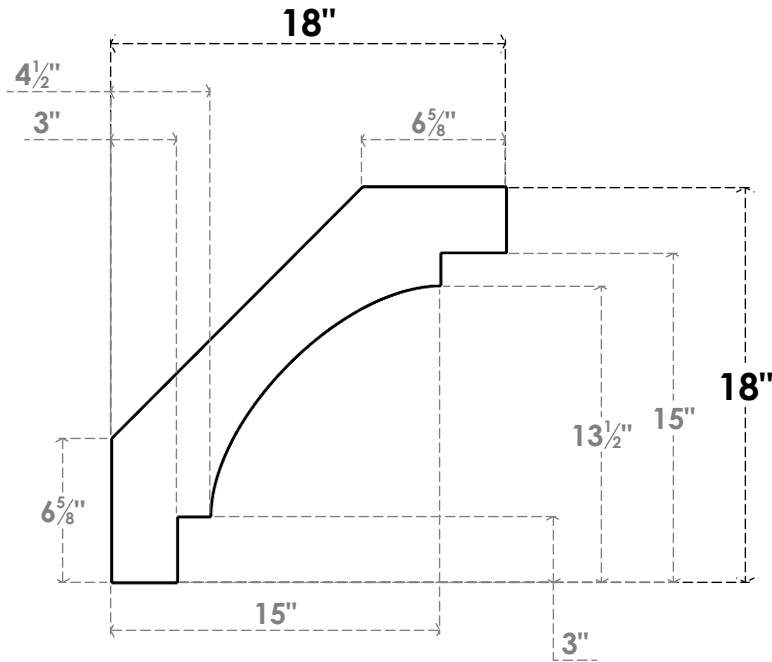

ITEM NUMBER: BRCPC055X18000X18000MRC

5 1/2"W X 18"D X 18"H MERCED ARCHITECTURAL GRADE PVC CLOSED KNEE BRACE

SIDE PROFILE

FRONT PROFILE

ISOMETRIC

EKENA MILLWORK
2300 WEST MAIN ST.
CLARKSVILLE, TX 75426
TOLL FREE: 866-607-0453
WWW.EKENAMILLWORK.COM

NOTES

1. INSTALLATION TO BE COMPLETED IN ACCORDANCE WITH MANUFACTURER'S SPECIFICATIONS.
2. DRAWING MAY NOT BE TO SCALE
3. THIS DRAWING IS INTENDED FOR DESIGN AND PLANNING PURPOSES ONLY.
4. ALL INFORMATION CONTAINED HEREIN WAS CURRENT AT THE TIME OF DEVELOPMENT BUT MUST BE REVIEWED AND APPROVED BY THE PRODUCT MANUFACTURER TO BE CONSIDERED ACCURATE.
5. ARCHITECTURAL GRADE PVC PRODUCTS ARE MADE FROM EXPANDED CELLULAR PVC AND COME NATURALLY WHITE BUT MAY BE PAINTED